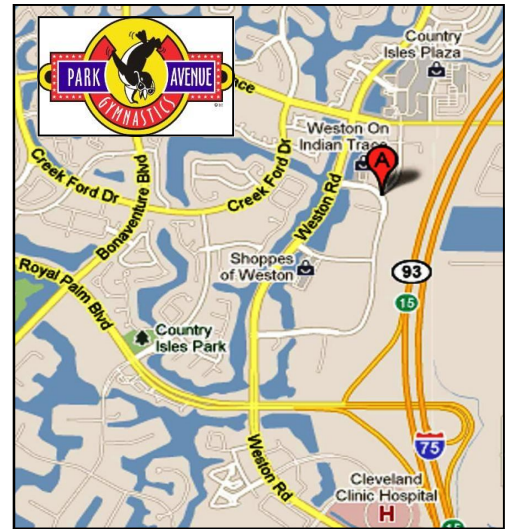

**1728 North Commerce Parkway
Weston, FL 33326
(954)659-8717**

**Map to Park Avenue
Gymnastics of Weston**

From East:

595 West to I-75 towards Miami Exit to Royal Palm Blvd (head west) Right turn onto Weston Road First Right Turn onto North Commerce Parkway. Follow the road around and we'll be on your right side. Directly across from the Kraft/ Nabisco Distribution Center.

From South:

I-75 North Exit to Royal Palm Blvd (head west). Right turn onto Weston Road. First Right Turn onto North Commerce Parkway. Follow the road around and we'll be on your right side Directly across from the Kraft/ Nabisco Distribution Center.

From North:

Sawgrass Expressway to I-75 towards Miami. Exit to Royal Palm Blvd (head west). Right turn onto Weston Road. First Right Turn onto North Commerce Parkway. Follow the road around and we'll be on your right side Directly across from the Kraft/ Nabisco Distribution Center.